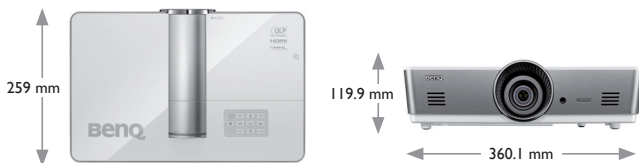

Dimension

Optional Accessories

- Presentation Plus..... P/N: 65.J9306.002
- Spare Lamp Kit ..... P/N: 5J.JDP05.001
- Ceiling Mount ..... P/N: 5J.JAM10.001
- 3D Glasses..... P/N: 5J.J9H25.001

Because it matters