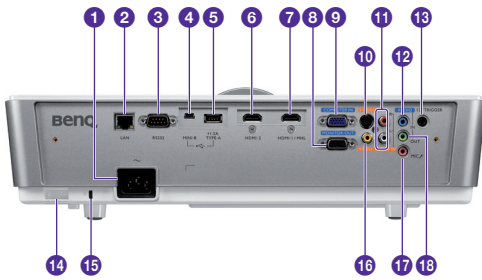

Input and Output Terminals

❶ AC Power cable inlet ❷ RJ45 LAN input jack ❸ RS-232 control port Used to interface with a PC or home theater control/automation system. ❹ Mini B type USB port ❺ Type-A USB port (5V 1.5A Power) (For charging external device only) ❻ HDMI-2 port	❼ HDMI-1/MHL port ❽ RGB signal output jack ❾ RGB (PC)/Component video (YPbPr/YCbCr) signal input jack ❿ S-Video input jack ⓫ RCA audio input jack ⓬ Audio input jack ⓭ 12VDC output terminal Used to trigger external devices such as an	- electric screen or light control, etc. Consult your dealer for how to connect these devices. ⓮ Security bar ⓯ Kensington lock slot ⓰ Video input jack ⓱ Microphone jack ⓲ Audio output jack

Product Specifications

Projection System	DLP
Native Resolution	WUXGA (1920 x 1200)
Brightness	5,000AL
Contrast Ratio	3,000:1
Display Color	1.07 Billion Colors
Lens	F=2.45~3.07, f=15.78 ~ 25.12
Aspect Ratio	Native 16:10 (5 aspect ratio selectable)
Throw Ratio	1.07~1.71
Image Size (Diagonal)	60"~240"
Zoom Ratio	1.6X
Lamp Type	370W
Lamp Mode (Normal/Eco/SmartEco/LampSave)*	2000/2500 hours
Keystone Adjustment	2D, Vertical & Horizontal ± 30 degrees
Projection Offset	102.5% ±2.5%
Lens Shift	Vertical: +2.5%
Resolution Support	VGA(640 x 480) to UXGA(1600 x 1200)
Horizontal Frequency	15K~102KHz
Vertical Scan Rate	24~120Hz
Compatibility	HDTV Compatibility 480i, 480p, 576i, 576p, 720p, 1080i, 1080p Video Compatibility NTSC, PAL, SECAM
Interface	Computer in (D-sub 15pin) x 1 (Share with component) Monitor out (D-sub 15pin) x 1 Composite Video in (RCA) x 1 S-Video in (Mini DIN 4pin) x 1 HDMI x 2 (one with MHL) Audio in (Mini Jack) x 1 Audio L/R in (RCA) x 1 Audio out (Mini Jack) x 1 Speaker 10W x 2 LAN (RJ45) x 1 (LAN control) USB (Type A) x 1 (5V/1.5A Power Supply) USB (Type MINI-B) x 1 (Download) RS232 (DB-9pin) x 1 DC 12V Trigger x 1 IR Receiver x 2
Dimensions	Dimensions(W x H x D) 411.4x118.4x267.5 mm Weight 4.9KG
Power	Power Supply AC100 to 240V, 50 to 60 Hz Power Consumption Typical 490W, Network standby <6W, Standby power <0.5W Power Management Function Automatic power off after 20 minutes without a display source.
Audible Noise	36/33 dBA (Normal/Economic mode)
On-Screen Display Languages	Arabic/Bulgarian/ Croatian/ Czech/ Danish/ Dutch/ English/ Finnish/ French/ German/ Greek/ Hindi/ Hungarian/ Italian/ Indonesian/ Japanese/ Korean/ Norwegian/ Polish/ Portuguese/ Romanian/ Russian/ Simplified Chinese/Spanish/ Swedish/ Turkish/ Thai/ Traditional Chinese (28 Languages)
Picture Modes	Bright/Presentation/sRGB/Cinema/(3D)/User 1/User 2

Logistics information

Product Code	9H.JDS77.15E
EAN Code	471 8755 05802 8
Dimensions Single Carton (cm)	60*40*23
Carton Weight (kg)	6,9
Pallet Qty	40

BenQ Europe B.V.
Meerenakkerweg 1-17
5652 AR Eindhoven
The Netherlands
Tel: +31 88 8889200
Fax: +31 88 8889299